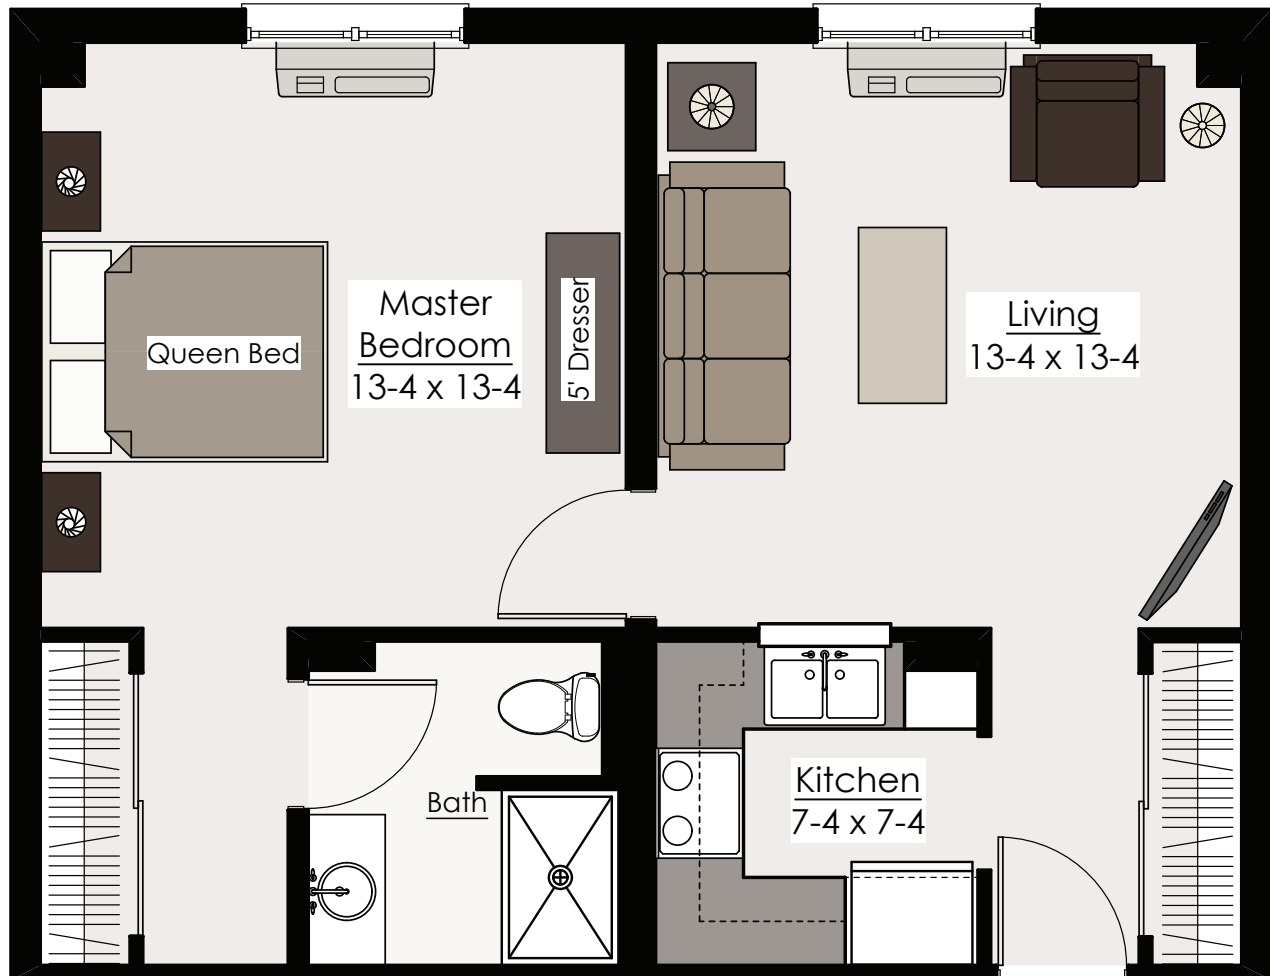

# The Vista Place Apartments at Bethany Village

**The Alder**  
600 square footage\*

**Bethany Village**  
Graceworks Lutheran Services

6443 Bethany Village Drive Dayton, Ohio 45459

Call (937) 433-2110 or email [Bethany@graceworks.org](mailto:Bethany@graceworks.org)  
[BethanyLutheranVillage.org](http://BethanyLutheranVillage.org)

\* The dimensions shown in the above floor plan are approximate and subject to change without notice.