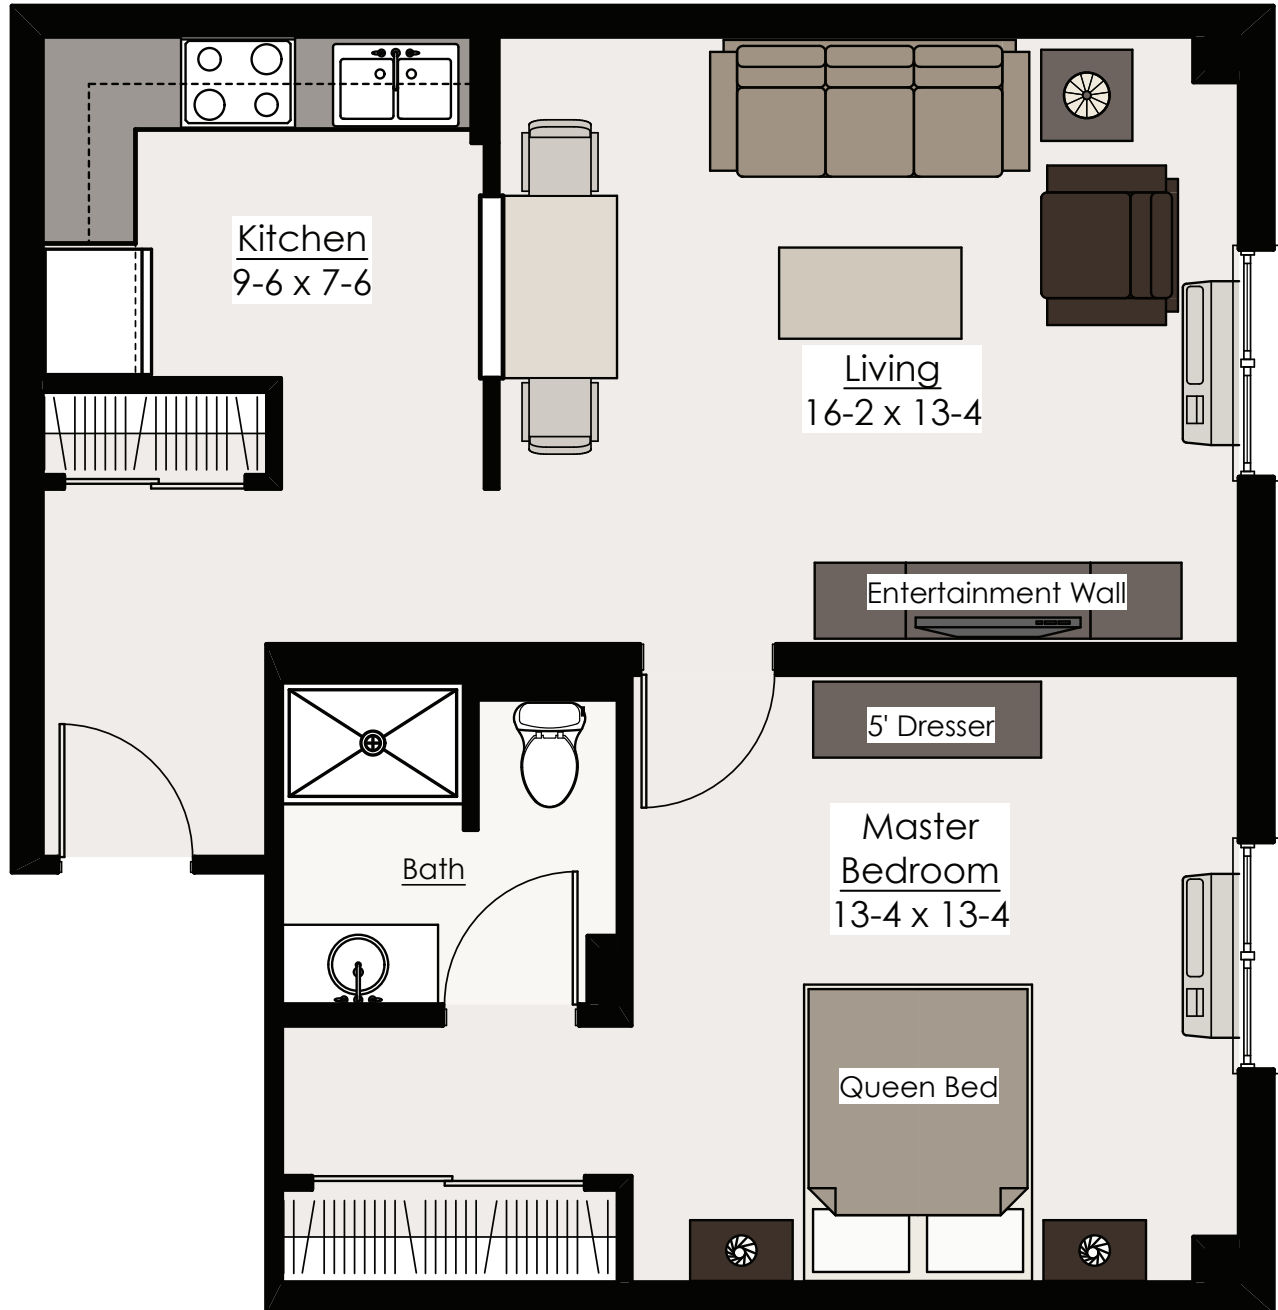

# The Vista Place Apartments at Bethany Village

**The Laurel**  
715 square footage\*

**Bethany Village**  
Graceworks Lutheran Services

6443 Bethany Village Drive Dayton, Ohio 45459

Call (937) 433-2110 or email [Bethany@graceworks.org](mailto:Bethany@graceworks.org)  
[BethanyLutheranVillage.org](http://BethanyLutheranVillage.org)

\* The dimensions shown in the above floor plan are approximate and subject to change without notice.