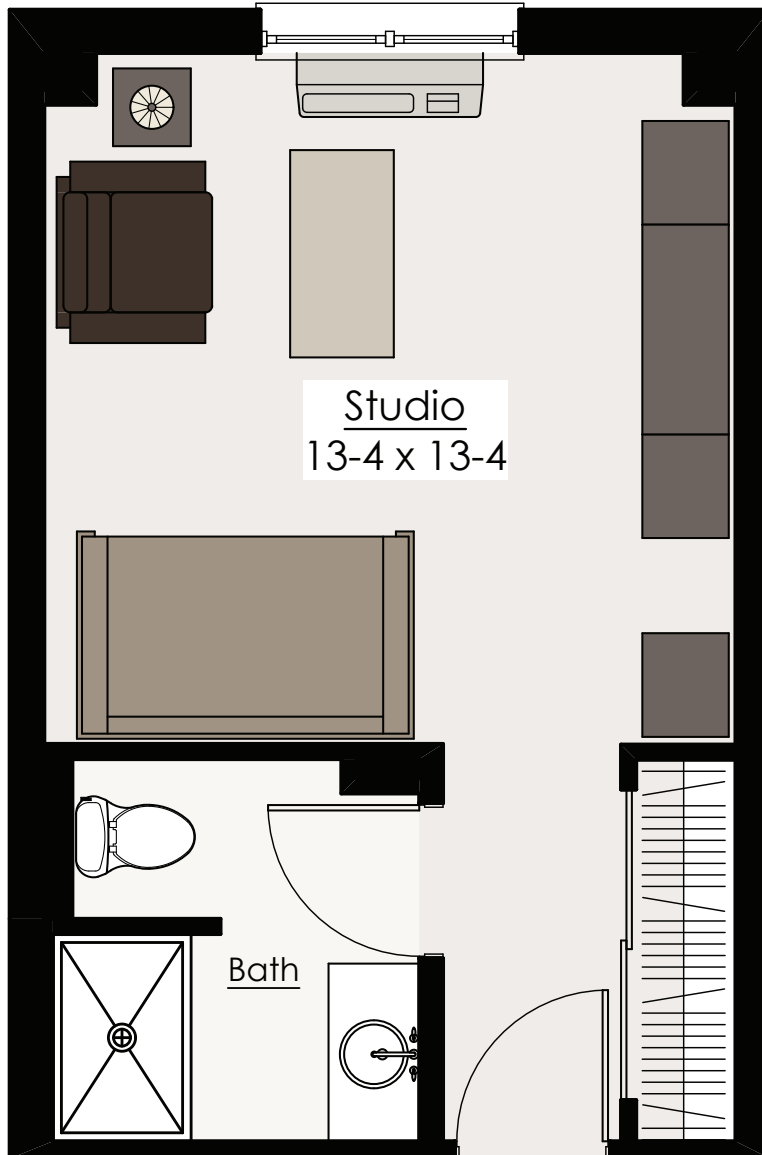

Bethany Village
Graceworks Lutheran Services

6443 Bethany Village Drive Dayton, Ohio 45459

Call (937) 433-2110 or email Bethany@graceworks.org
BethanyLutheranVillage.org