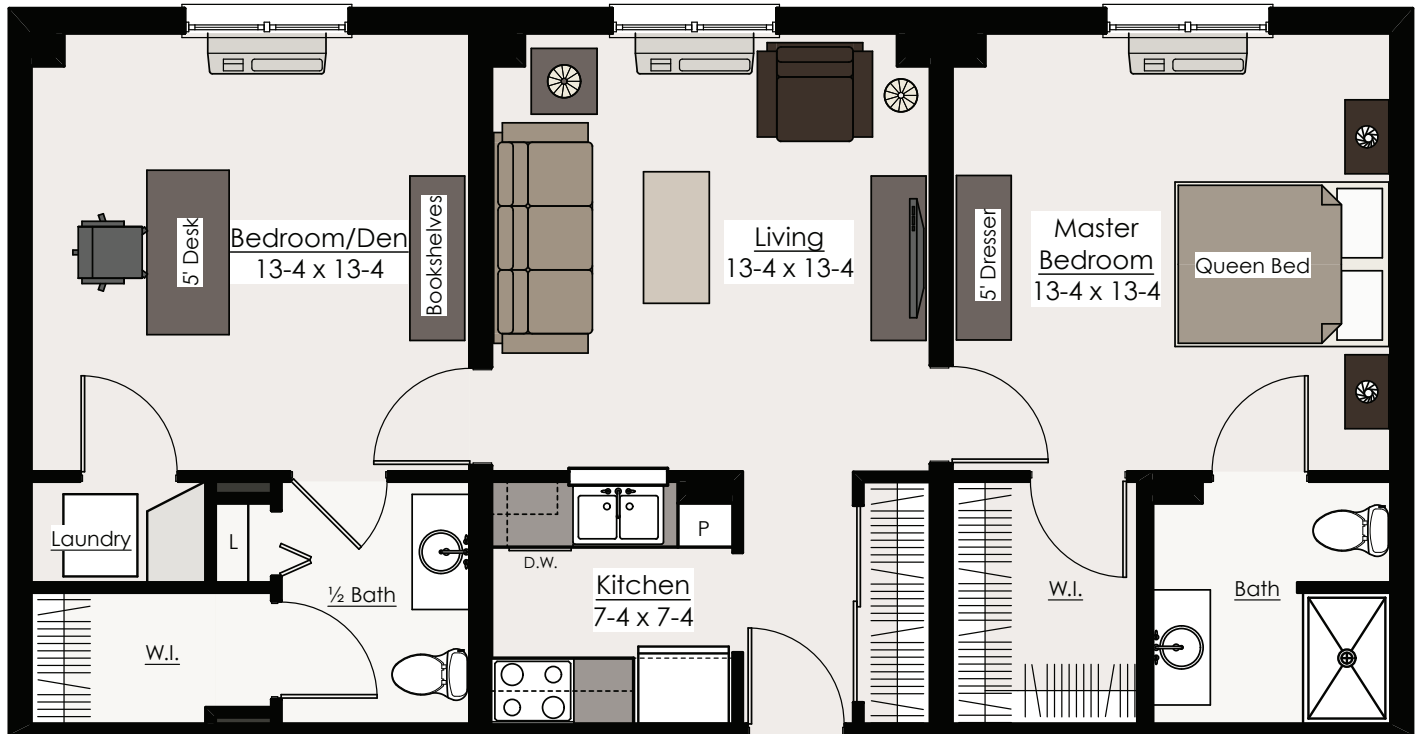

Bethany Village
Graceworks Lutheran Services

6443 Bethany Village Drive Dayton, Ohio 45459

Call (937) 433-2110 or email Bethany@graceworks.org
BethanyLutheranVillage.org

* The dimensions shown in the above floor plan are approximate and subject to change without notice.