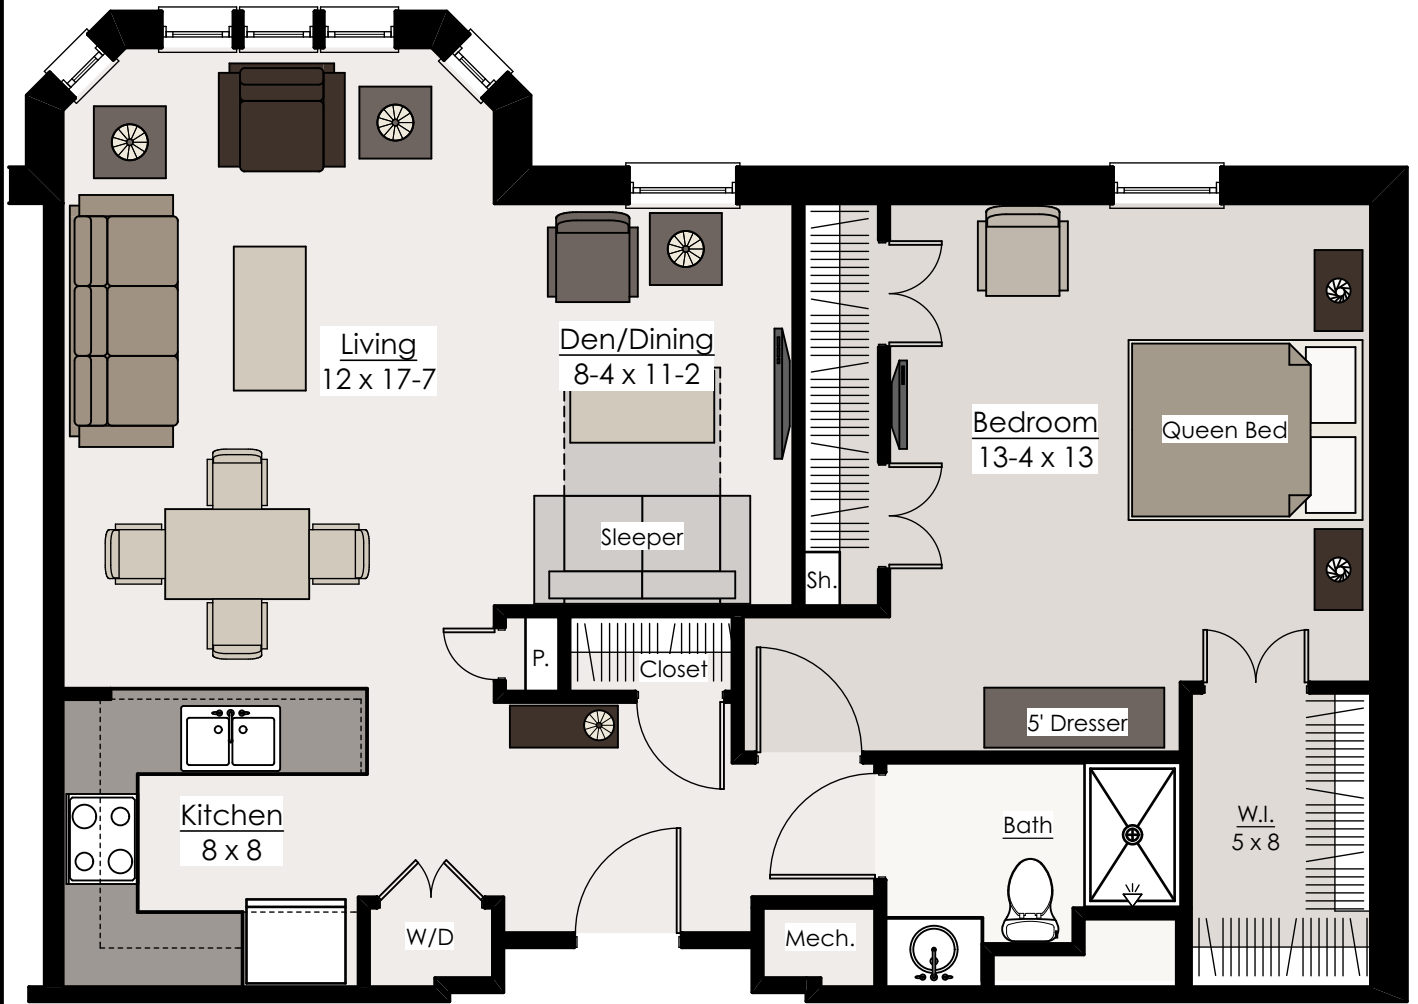

"Buckeye"
Original 1 Bedroom-Den/1 Bath Plan

Bethany Village
Graceworks Lutheran Services

Homestead Apartments

Gay Mercer Designs, LLC
3101 Big Hill Rd. Kettering, Ohio 45419
937.545.0371 gem4@gaymercer.com

Job Number: 16.008

Publish Date: 1.5.17

"Elm"

Typical New 1-Bedroom/1-Bath Deluxe Plan

Bethany Village
Graceworks Lutheran Services

Homestead Apartments

Gay Mercer Designs, LLC
3101 Big Hill Rd. Kettering, Ohio 45419
937.545.0371 gem4@gaymercer.com

Job Number: 16.008

Publish Date: 1.5.17

"Holly"
Original 2 Bedroom/2 Bath Plan

Bethany Village
Graceworks Lutheran Services

Homestead Apartments

Gay Mercer Designs, LLC
3101 Big Hill Rd. Kettering, Ohio 45419
937.545.0371 gem4@gaymercer.com

Job Number: 16.008

Publish Date: 1.5.17

"Maple"

Typical New 1-Bedroom/1-Bath Plan

Bethany Village
Graceworks Lutheran Services

Homestead Apartments

Gay Mercer Designs, LLC
3101 Big Hill Rd. Kettering, Ohio 45419
937.545.0371 gem4@gaymercer.com