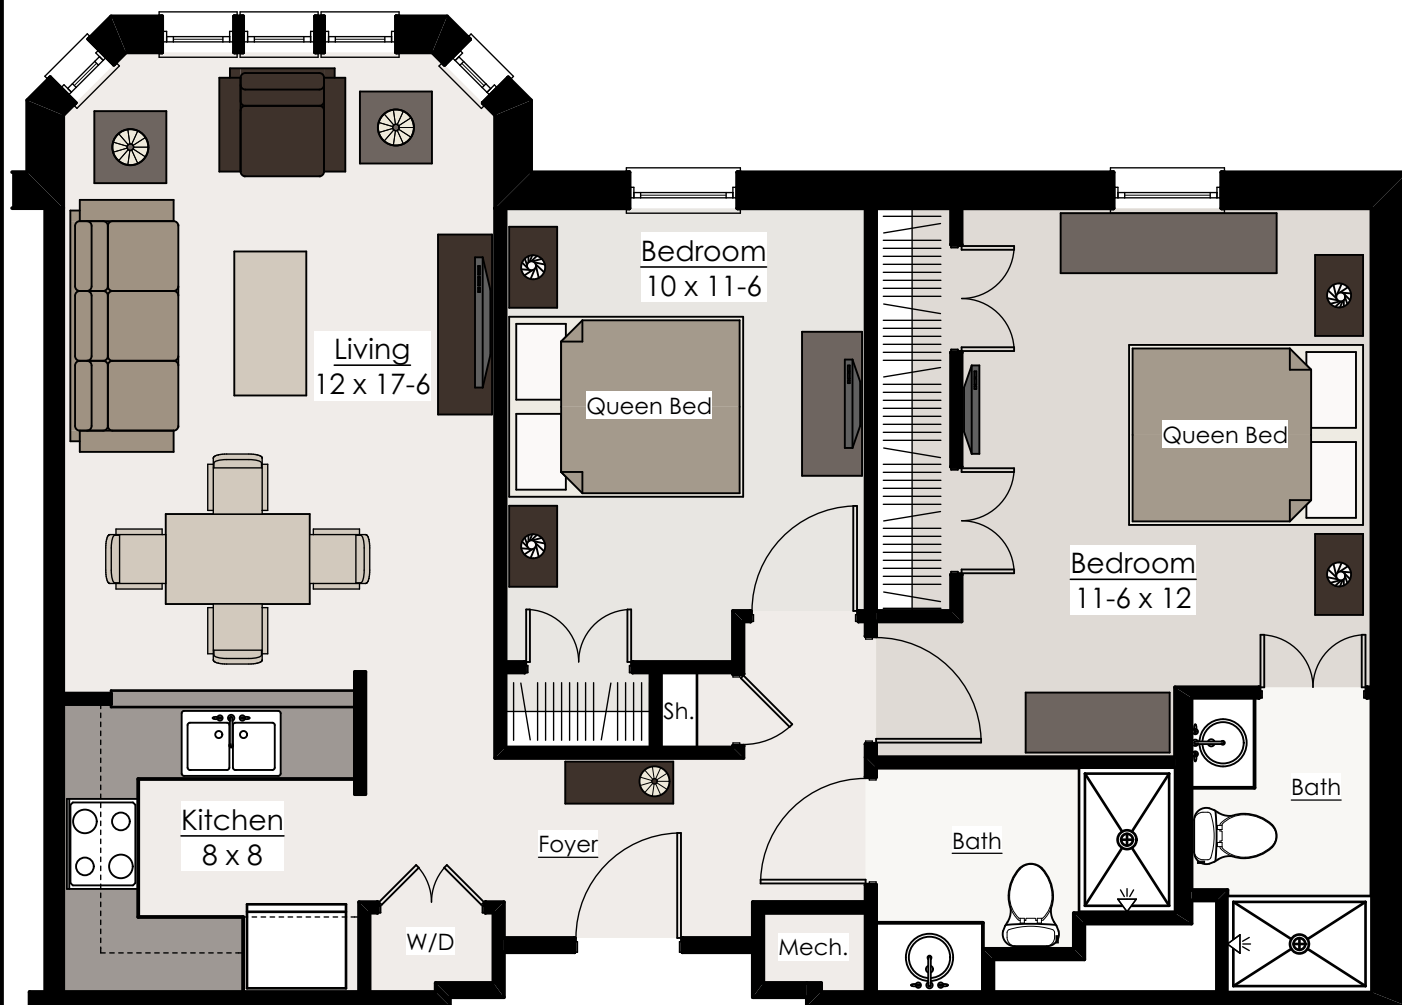

"Buckeye"
Original 1 Bedroom-Den/1 Bath Plan

Bethany Village
Graceworks Lutheran Services

Homestead Apartments

Gay Mercer Designs, LLC
3101 Big Hill Rd. Kettering, Ohio 45419
937.545.0371 gem4@gaymercer.com

Job Number: 16.008

Publish Date: 1.5.17

"Elm"

Typical New 1-Bedroom/1-Bath Deluxe Plan

Bethany Village
Graceworks Lutheran Services

Homestead Apartments

Gay Mercer Designs, LLC
3101 Big Hill Rd. Kettering, Ohio 45419
937.545.0371 gem4@gaymercer.com

Job Number: 16.008

Publish Date: 1.5.17

"Holly"
Original 2 Bedroom/2 Bath Plan

Bethany Village
Graceworks Lutheran Services

Homestead Apartments

Gay Mercer Designs, LLC
3101 Big Hill Rd. Kettering, Ohio 45419
937.545.0371 gem4@gaymercer.com

Job Number: 16.008

Publish Date: 1.5.17

"Maple"

Typical New 1-Bedroom/1-Bath Plan

Bethany Village
Graceworks Lutheran Services

Homestead Apartments

Gay Mercer Designs, LLC
3101 Big Hill Rd. Kettering, Ohio 45419
937.545.0371 gem4@gaymercer.com