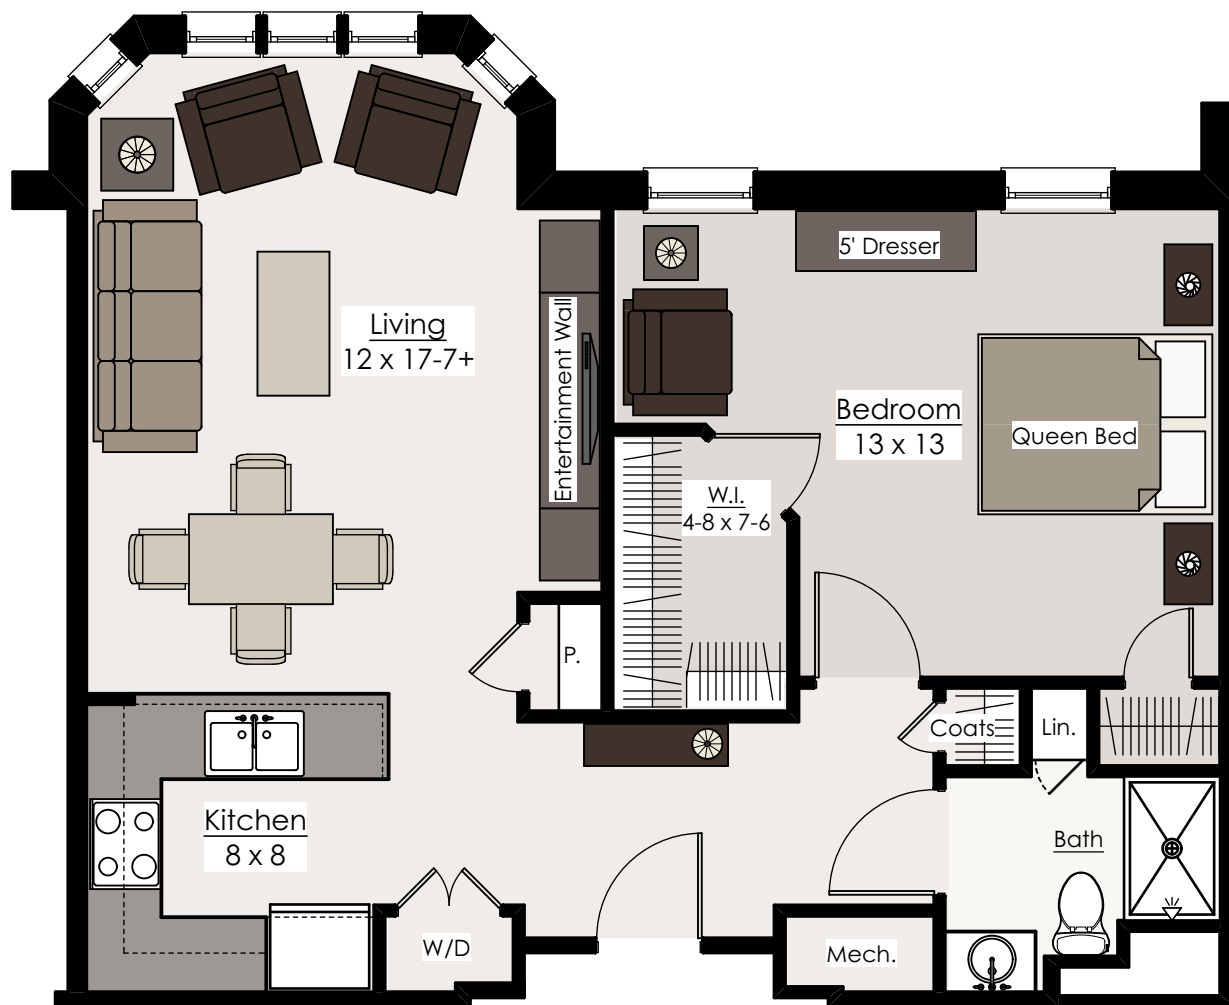

Job Number: 16.008

Publish Date: 1.5.17

"Elm"

Typical New 1-Bedroom/1-Bath Deluxe Plan

Bethany Village
Graceworks Lutheran Services

Homestead Apartments

Gay Mercer Designs, LLC
3101 Big Hill Rd. Kettering, Ohio 45419
937.545.0371 gem4@gaymercer.com

Job Number: 16.008

Publish Date: 1.5.17

"Holly"
Original 2 Bedroom/2 Bath Plan

Bethany Village
Graceworks Lutheran Services

Homestead Apartments

Gay Mercer Designs, LLC
3101 Big Hill Rd. Kettering, Ohio 45419
937.545.0371 gem4@gaymercer.com

Job Number: 16.008

Publish Date: 1.5.17

"Maple"

Typical New 1-Bedroom/1-Bath Plan

Bethany Village
Graceworks Lutheran Services

Homestead Apartments

Gay Mercer Designs, LLC
3101 Big Hill Rd. Kettering, Ohio 45419
937.545.0371 gem4@gaymercer.com