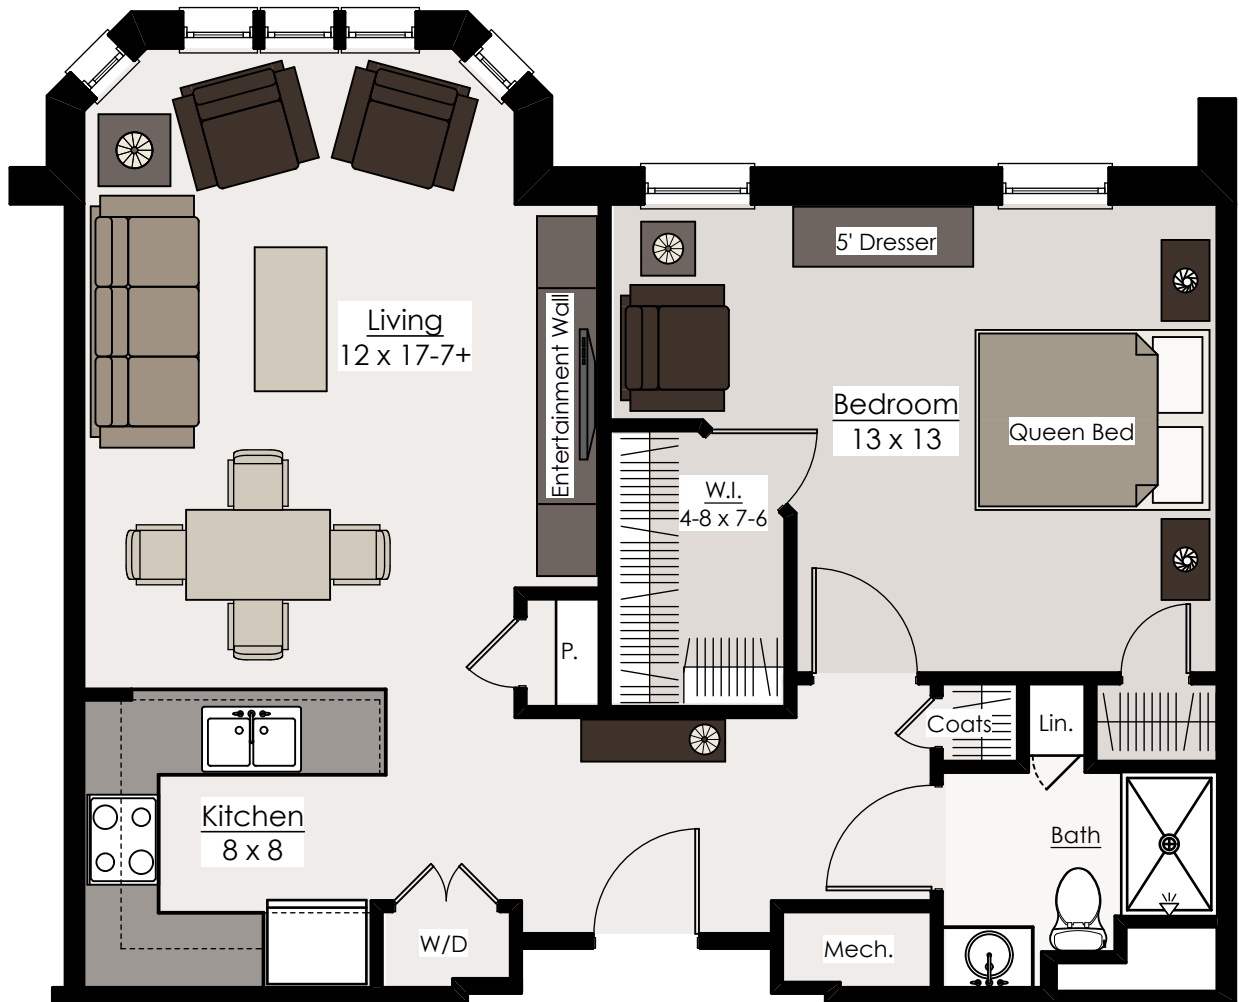

### 1 Bedroom-Den/1-Bath Floor Plan\*

\* The dimensions shown in the above floor plan are approximate and subject to change without notice.

**Bethany Village**  
Graceworks Lutheran Services

### 1 Bedroom Suite/1-Bath Deluxe Floor Plan\*

\* The dimensions shown in the above floor plan are approximate and subject to change without notice.

### 2 Bedroom/2-Bath Floor Plan\*

\* The dimensions shown in the above floor plan are approximate and subject to change without notice.

### 1 Bedroom Suite/1-Bath Floor Plan\*

\* The dimensions shown in the above floor plan are approximate and subject to change without notice.

**Bethany Village**  
Graceworks Lutheran Services