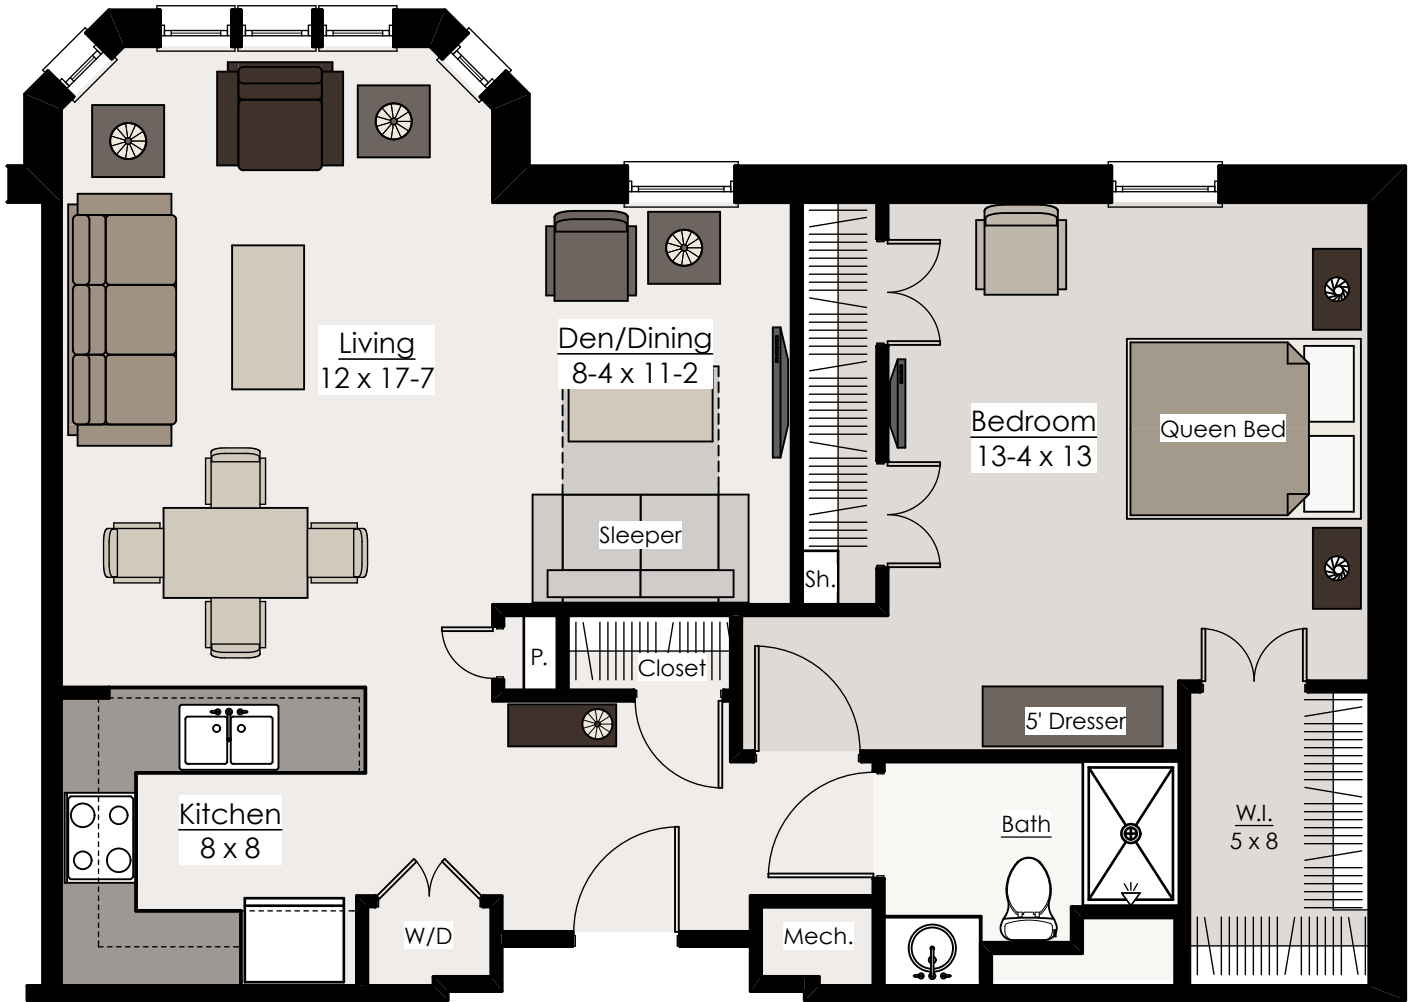

## Homestead Apartment – Buckeye

### 1 Bedroom-Den/1-Bath Floor Plan\*

\* The dimensions shown in the above floor plan are approximate and subject to change without notice.

**Bethany Village**  
Graceworks Lutheran Services

### 1 Bedroom Suite/1-Bath Deluxe Floor Plan\*

\* The dimensions shown in the above floor plan are approximate and subject to change without notice.

### 2 Bedroom/2-Bath Floor Plan\*

\* The dimensions shown in the above floor plan are approximate and subject to change without notice.