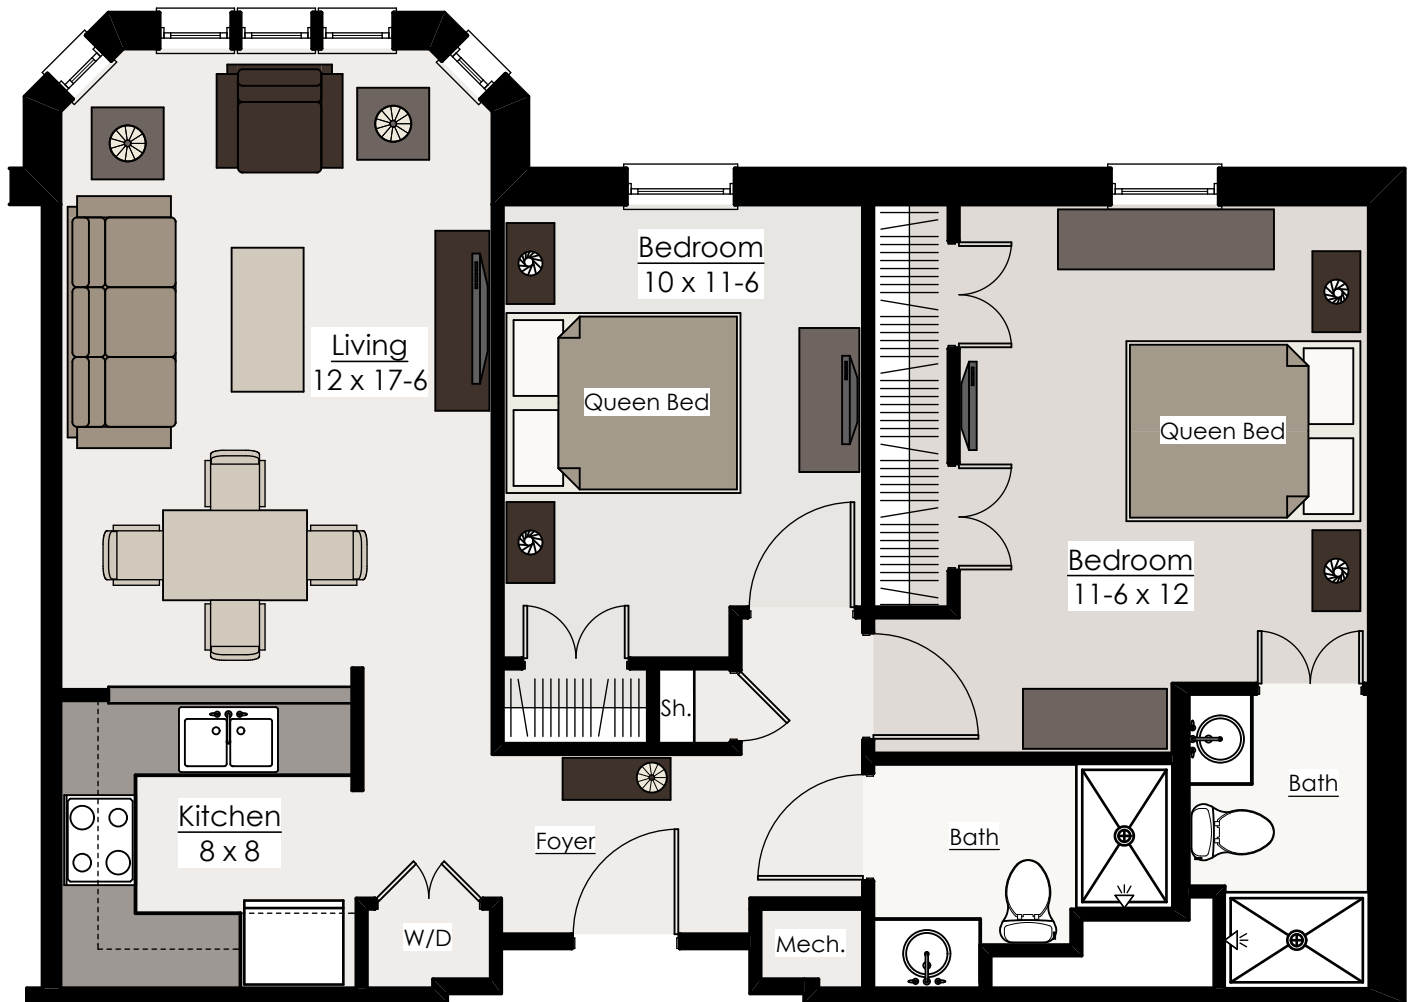

### 1 Bedroom-Den/1-Bath Floor Plan\*

\* The dimensions shown in the above floor plan are approximate and subject to change without notice.

**Bethany Village**  
Graceworks Lutheran Services

### 1 Bedroom Suite/1-Bath Deluxe Floor Plan\*

\* The dimensions shown in the above floor plan are approximate and subject to change without notice.

### 2 Bedroom/2-Bath Floor Plan\*

\* The dimensions shown in the above floor plan are approximate and subject to change without notice.

### 1 Bedroom Suite/1-Bath Floor Plan\*

\* The dimensions shown in the above floor plan are approximate and subject to change without notice.

**Bethany Village**  
Graceworks Lutheran Services