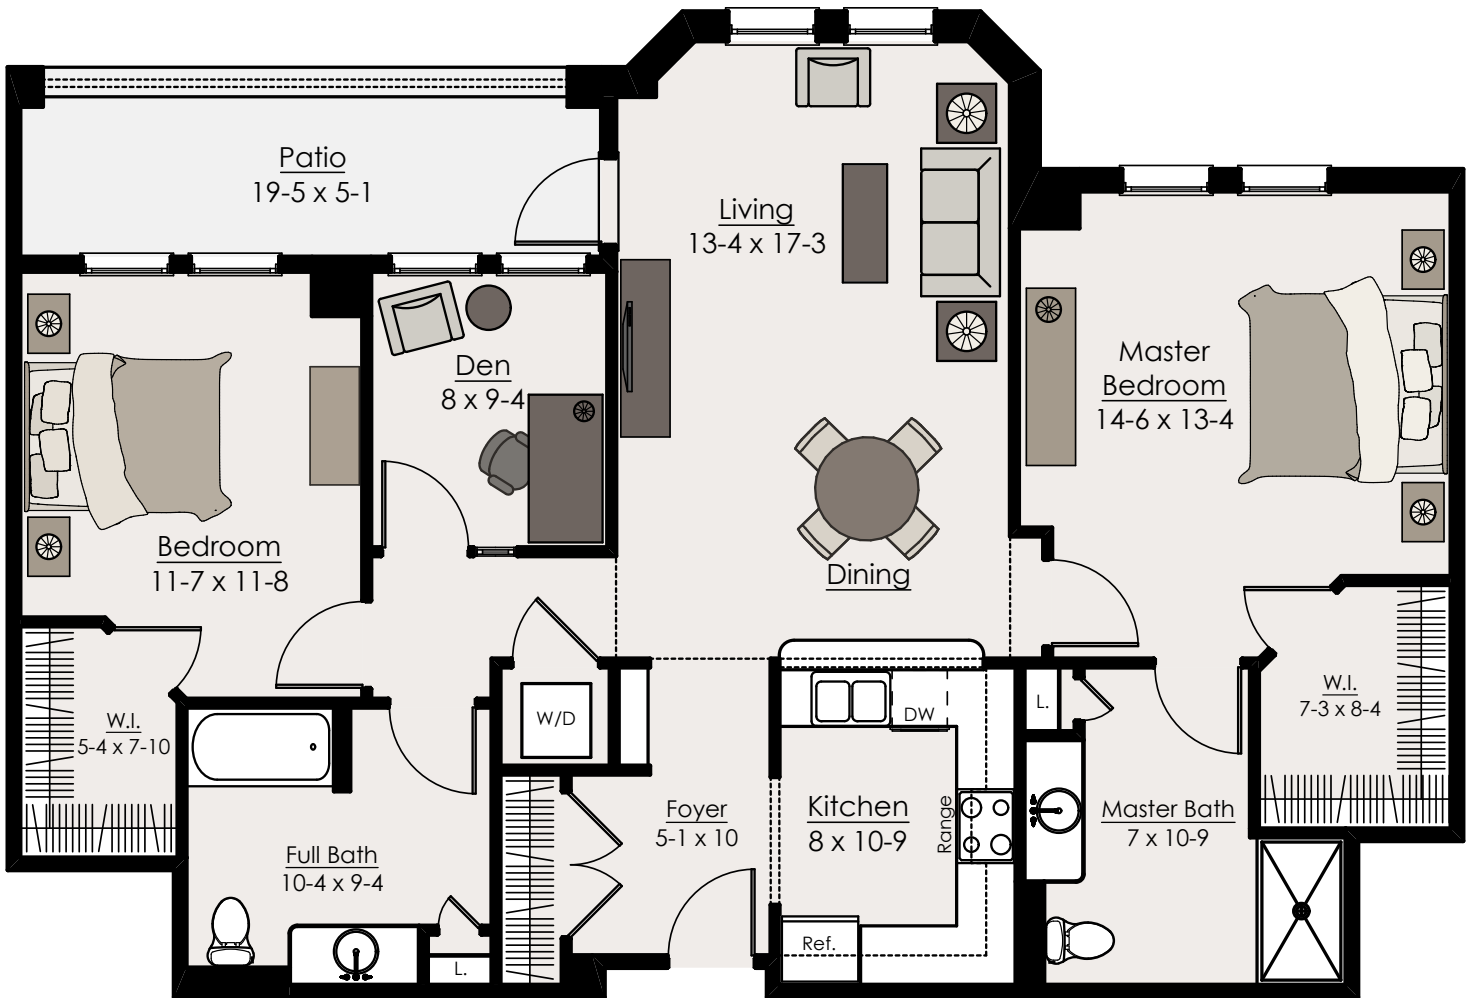

## Park Ridge Place – Aspen

1,122 sq. ft. liveable Floor Plan\*

\* The dimensions shown in the above floor plan are approximate and subject to change without notice.

## Park Ridge Place – Bradford

1,175 sq. ft. liveable Floor Plan\*

\* The dimensions shown in the above floor plan are approximate and subject to change without notice.

## Park Ridge Place – Magnolia

1,420 sq. ft. liveable Floor Plan\*

\* The dimensions shown in the above floor plan are approximate and subject to change without notice.

## Park Ridge Place – Juniper-Den

1,278 sq. ft. liveable Floor Plan\*

\* The dimensions shown in the above floor plan are approximate and subject to change without notice.