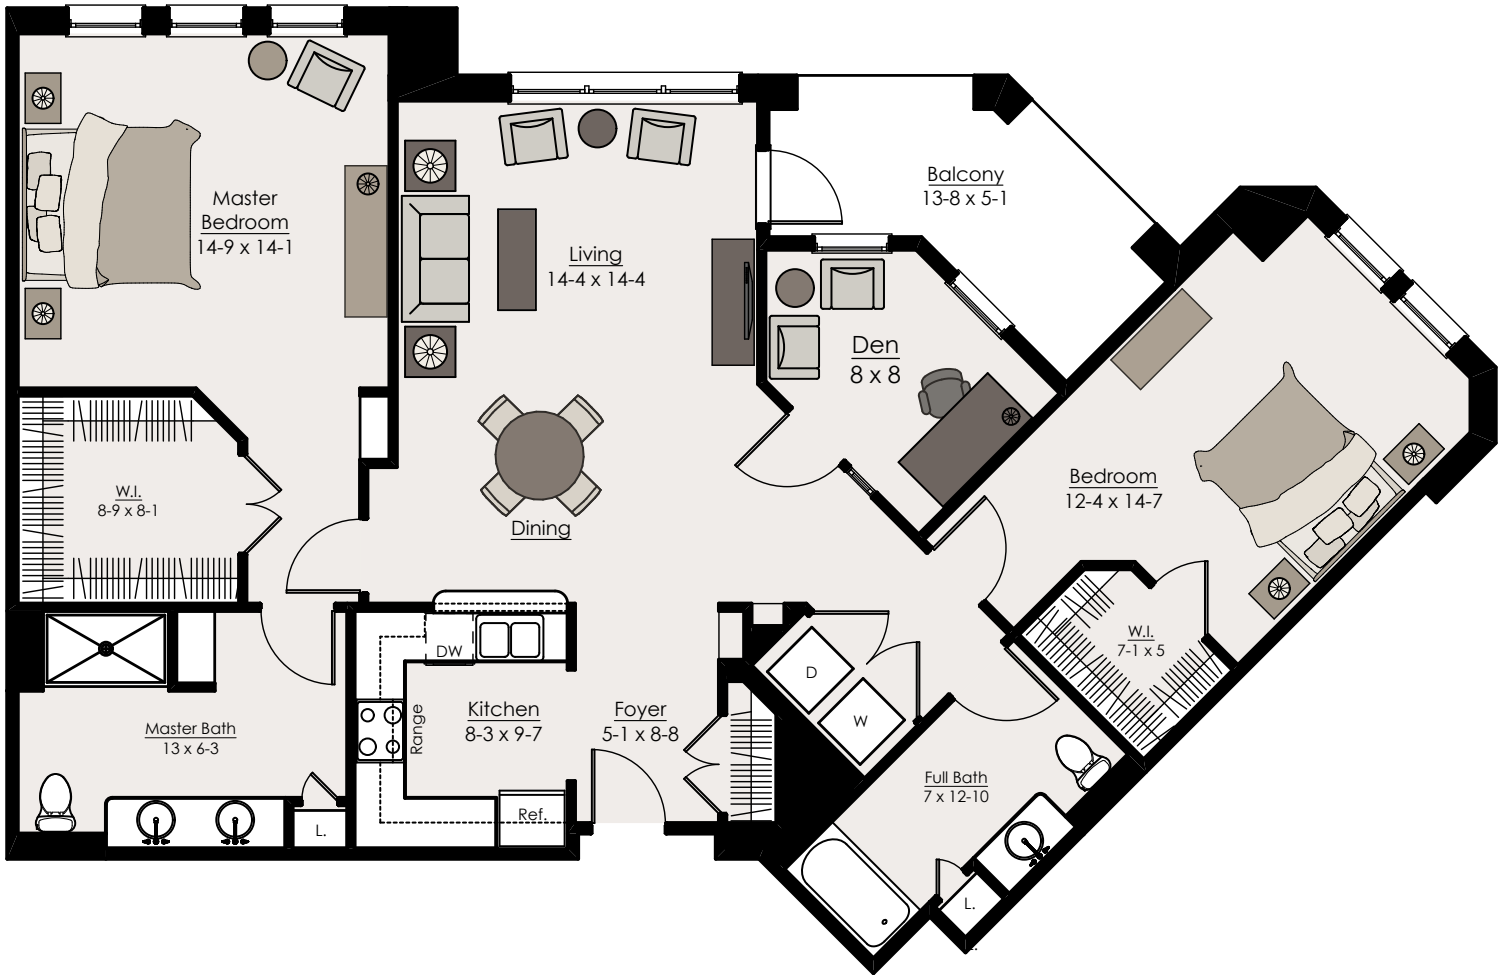

## Park Ridge Place – Aspen

1,122 sq. ft. liveable Floor Plan\*

\* The dimensions shown in the above floor plan are approximate and subject to change without notice.

## Park Ridge Place – Bradford

1,175 sq. ft. liveable Floor Plan\*

\* The dimensions shown in the above floor plan are approximate and subject to change without notice.

## Park Ridge Place – Magnolia

1,420 sq. ft. liveable Floor Plan\*

\* The dimensions shown in the above floor plan are approximate and subject to change without notice.

## Park Ridge Place – Juniper-Den

1,278 sq. ft. liveable Floor Plan\*

\* The dimensions shown in the above floor plan are approximate and subject to change without notice.