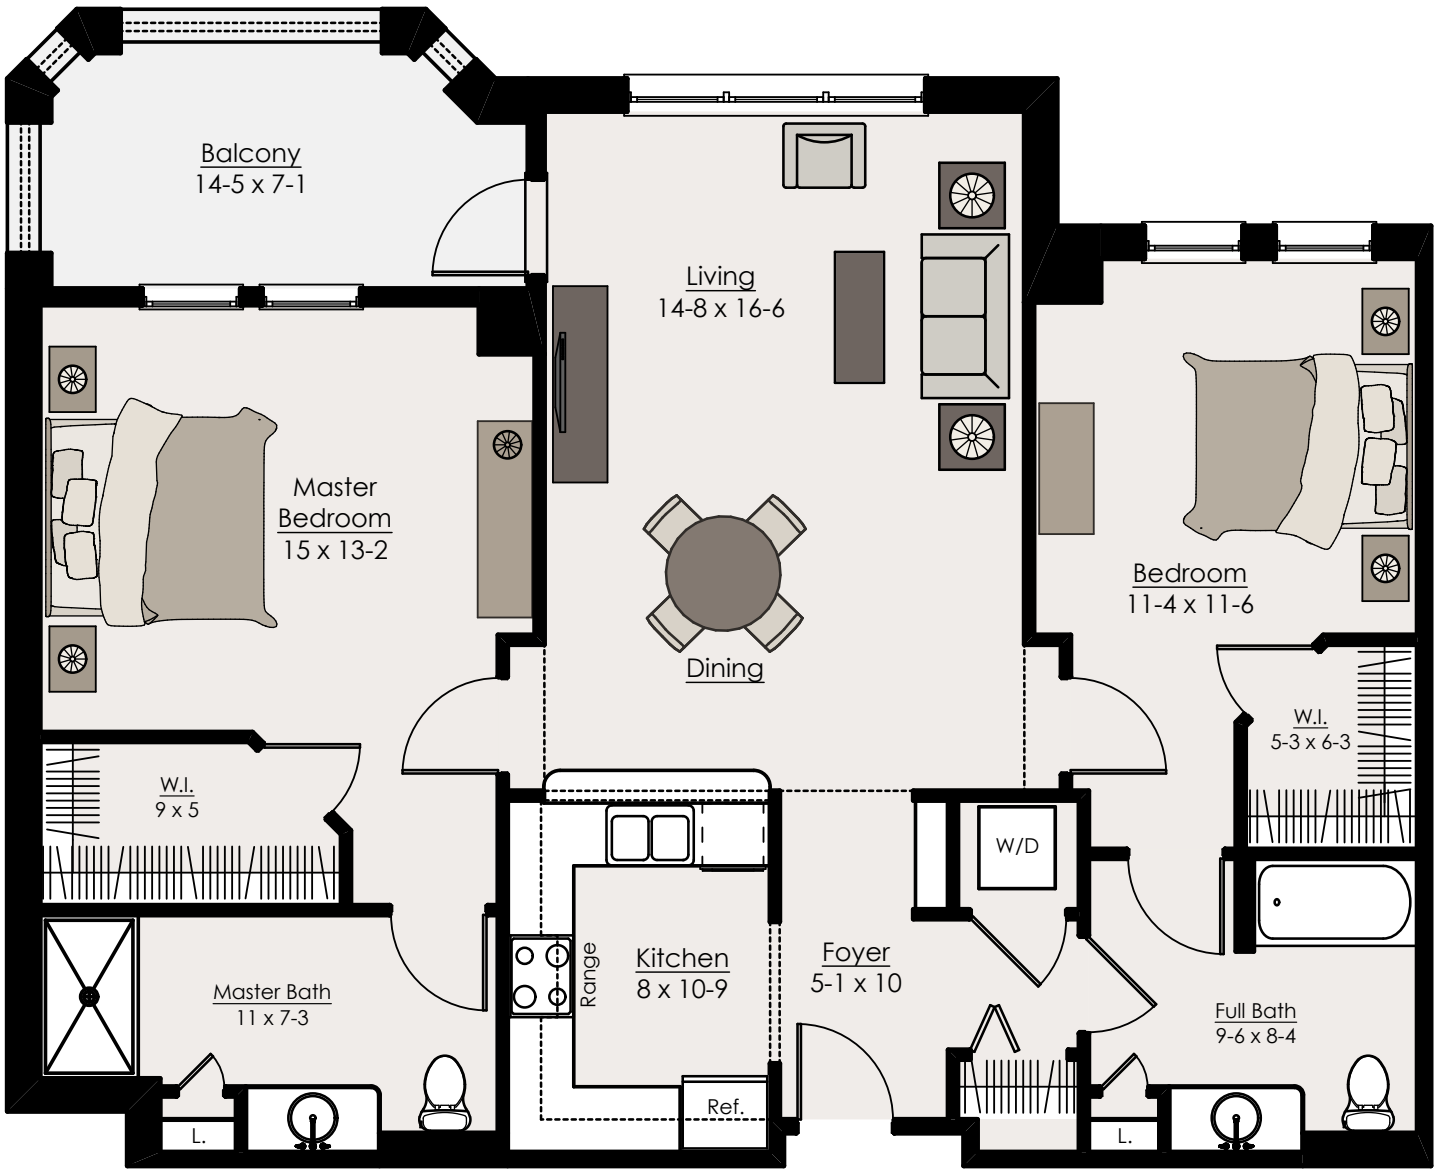

## Park Ridge Place – Aspen

1,122 sq. ft. liveable Floor Plan\*

\* The dimensions shown in the above floor plan are approximate and subject to change without notice.

## Park Ridge Place – Bradford

1,175 sq. ft. liveable Floor Plan\*

\* The dimensions shown in the above floor plan are approximate and subject to change without notice.

## Park Ridge Place – Magnolia

1,420 sq. ft. liveable Floor Plan\*

\* The dimensions shown in the above floor plan are approximate and subject to change without notice.

## Park Ridge Place – Juniper-Den

1,278 sq. ft. liveable Floor Plan\*

\* The dimensions shown in the above floor plan are approximate and subject to change without notice.